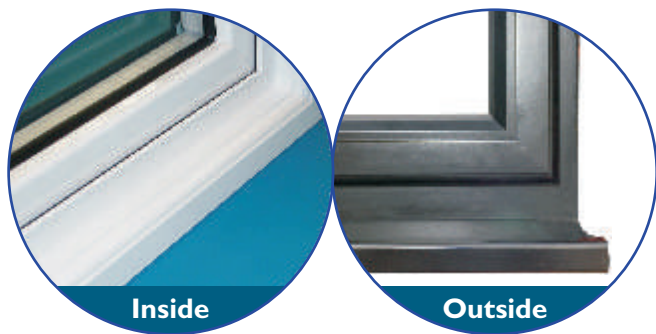

# ALUMINIUM POLYAMIDE 47 WINDOWS

We are proud to introduce our Aluminium Polyamide Window System, offering improved thermal properties, slim profiles and affordable dual colour options.

- **Black outside white inside is very affordable with this system.**
- **Dual colour option** now available at greatly reduced costs compared to previous systems.
- **Polyamide** thermal break technology gives improved thermal insulation and increased strength.
- **Meets Doc L** (April 2010-Conservation of Power).
- **Slim-line** using the natural strength of aluminium to let in the maximum of light.
- Our integrated **Blinds** may be fitted within this system. (Inside the sealed unit)

## Standard RANGE OF COLOURS

White on the inside you chose the Colour on the outside

KL9007M	KL9001	KL6009M
KL8014	KL8019	KL7016M
KL9010	KL9010M	KL3004M
KL5011M	KL9006M	KL1015M
		KL9005M

Powder coating in any special RAL colour is also available at an additional cost.  
Colours shown are only given as an indication and we cannot guarantee they will match the powder coat.