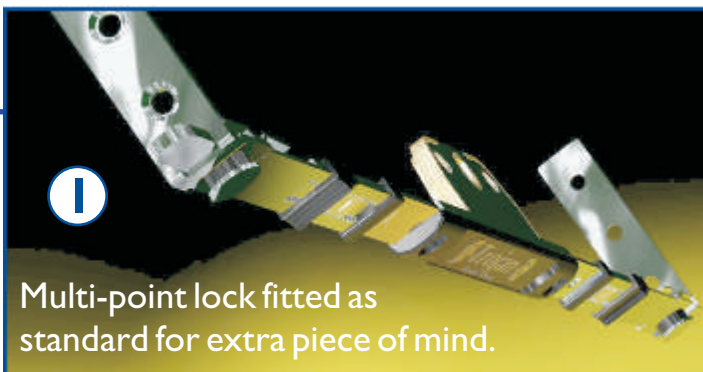

Multi-point lock fitted as standard for extra piece of mind.

A ROOM WITH A VIEW

Unit 2 Little Shellwood Farm,
Clayhill Road, Leigh, Reigate,
Surrey, RH2 8PA

t: 01306 611666

e: info@aroomwithaview.co.uk

f: 01306 611666

w: www.aroomwithaview.co.uk