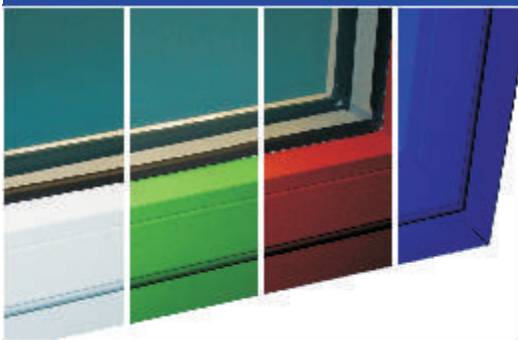

# ALUMINIUM POLYAMIDE 47 WINDOWS

We are proud to introduce our Aluminium Polyamide Window System, offering improved thermal properties, slim profiles and affordable dual colour options.

- **Black outside white inside is very affordable with this system.**
- **Dual colour option** now available at greatly reduced costs compared to previous systems.
- **Polyamide** thermal break technology gives improved thermal insulation and increased strength.
- **Meets Doc L** (April 2010-Conservation of Power).
- **Slim-line** using the natural strength of aluminium to let in the maximum of light.
- Our integrated **Blinds** may be fitted within this system. (Inside the sealed unit)

## Standard RANGE OF COLOURS

White on the inside you chose the Colour on the outside

KL9007M	KL9001	KL6009M
KL8014	KL8019	KL7016M
KL9010	KL9010M	KL3004M
KL5011M	KL9006M	KL1015M
		KL9005M

Powder coating in any special RAL colour is also available at an additional cost.  
Colours shown are only given as an indication and we cannot guarantee they will match the powder coat.