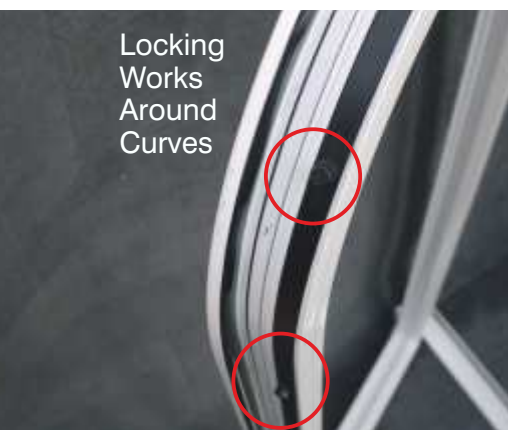

Monkey Tail Peg & Stay

Pear Drop Handle

Pear Drop Peg & Stay

Secure Night Vent Facility

Our Heritage Products Have Now Achieved Consent To Be Installed In Grade II Listed Buildings*.

* Please consult your local authority for building consent

Chelton Handle Range

A range of Heritage and modern style handles in a variety of finishes, with key locking, driving our Chelton multi-sided lock mechanism.

Art Deco
Style (846)

Art Deco Style (846)

Modern / Flush (827)

Monkey Tail (847)

Monkey Tail (847)

Locking
Works
Around
Curves

Fixings Hidden Under Glazing Bead

Chrome
Finish

Fits Smarts Alitherm 47, Beaufort Advanced & Our Heritage windows.

Heritage Balcony Door

Above: Typical Steel Door