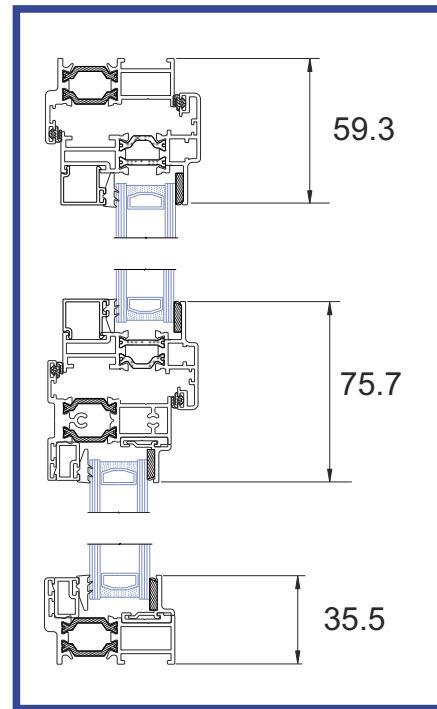

Bending machine

- Short lead times.
- Cost effective.
- Any RAL colour.
- Almost limitless window & door styles.

Heritage

Heritage Chelton Secure

A ROOM WITH A VIEW

Call us on 0800 5422518 today

t: 01306 502618