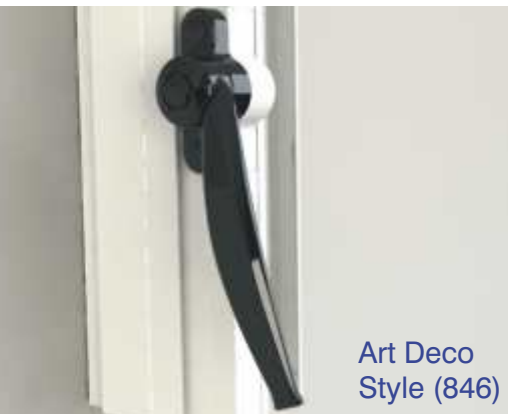

Monkey Tail Peg & Stay

Pear Drop Handle

Pear Drop Peg & Stay

Secure Night Vent Facility

Our Heritage Products Have Now Achieved Consent To Be Installed In Grade II Listed Buildings*.

* Please consult your local authority for building consent

Chelton Handle Range

A range of Heritage and modern style handles in a variety of finishes, with key locking, driving our Chelton multi-sided lock mechanism.

Art Deco
Style (846)

Art Deco Style (846)

Modern / Flush (827)