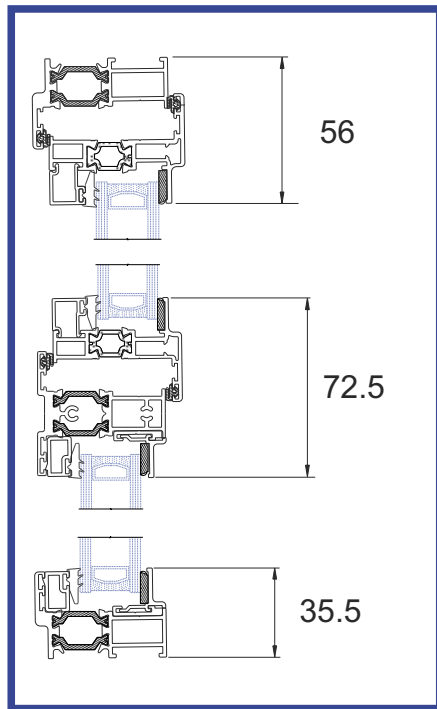

Heritage

Heritage Chelton Secure

A ROOM WITH A VIEW

Call us on 0800 5422518 today

t: 01306 502618

f: 01306 502618

e: info@aroomwithaview.co.uk

w: www.aroomwithaview.co.uk/

09 Jan 2012