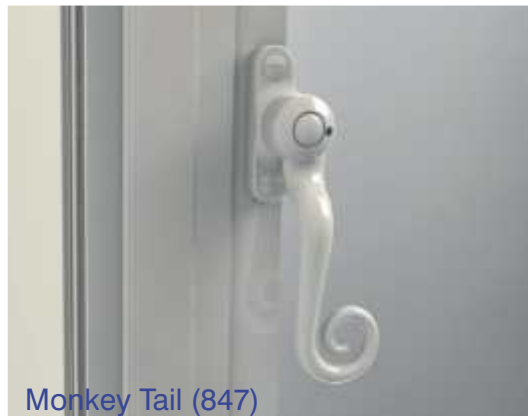

Monkey Tail Peg & Stay

Pear Drop Handle

Pear Drop Peg & Stay

Secure Night Vent Facility

Our Heritage Products Have Now Achieved Consent To Be Installed In Grade II Listed Buildings*.

* Please consult your local authority for building consent

Chelton Handle Range

A range of Heritage and modern style handles in a variety of finishes, with key locking, driving our Chelton multi-sided lock mechanism.

Art Deco
Style (846)

Art Deco Style (846)

Modern / Flush (827)

Monkey Tail (847)

Monkey Tail (847)

Locking
Works
Around
Curves

Fixings Hidden Under Glazing Bead

Chrome
Finish

Fits Smarts Alitherm 47, Beaufort Advanced & Our Heritage windows.

Heritage Balcony Door

Above: Typical Steel Door